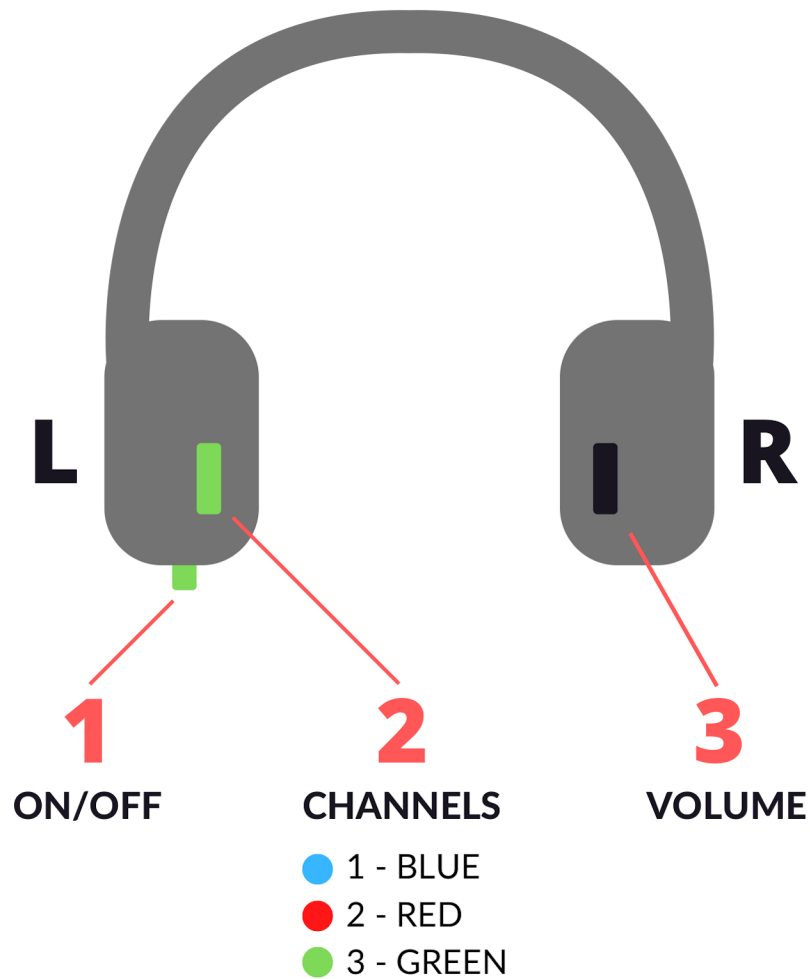

H1 HEADPHONES

BATTERY: min 8 hours

CHARGE TIME: up to 4 hours

CLEANING:

- dip a cloth in soap water, wring it properly before wiping the headphones
- wipe with a mild surface disinfectant