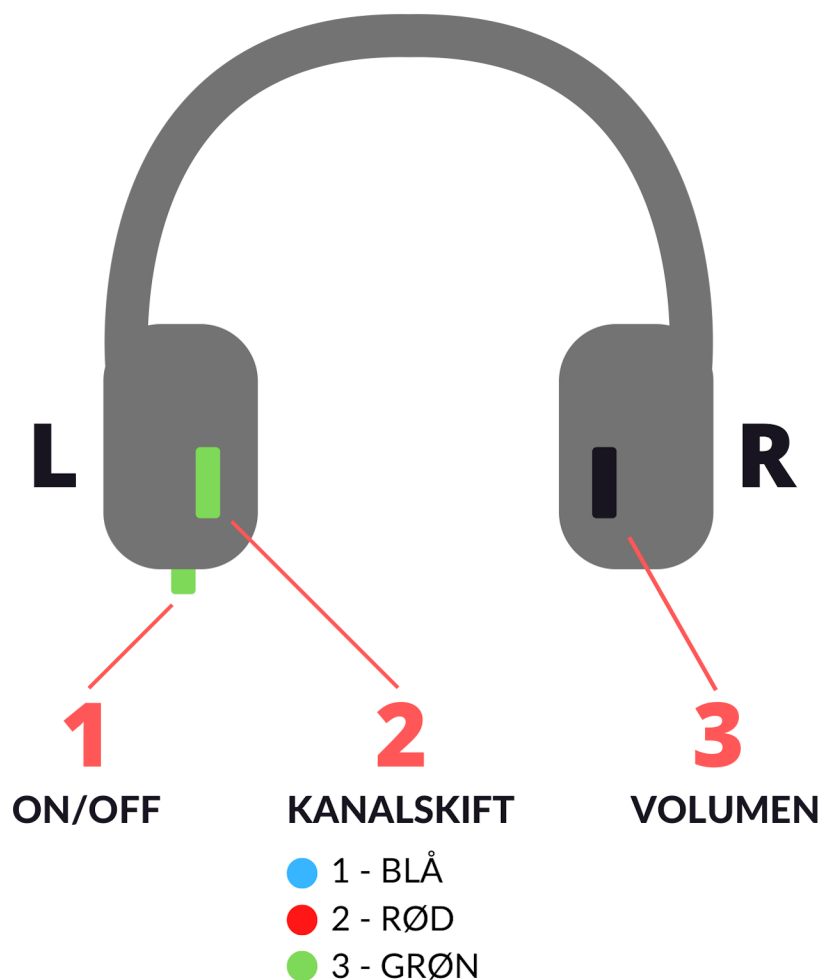

H1 HØRETELEFONER

BATTERITID: min 8 timer

LADETID: op til 4 timer

RENGØRING:

- brug en opvredet mikrofiberklud med sæbevand
- sprit evt. af med mild overfladedesinfektion